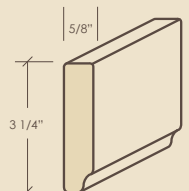

4022 Light Rail

*Note: Only available in selected colours. See price book for available colours.