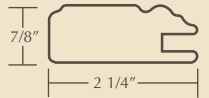

DOOR MINIMUM

1" Raised Panel
7 1/2" W

1/2" Raised Panel
7" W