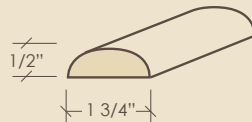

PP04 Crown

KIT01 Shaker Crown

2100 Light Rail

115 45° Outside Corner

116 Outside Corner

3154 Double Shoe

398 Cove

5174 Quarter Round