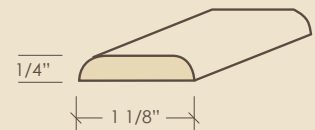

6260 Double Scribe