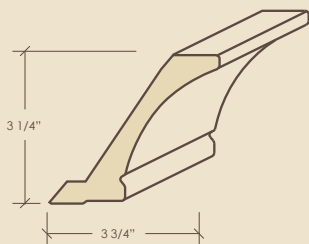

*WP22 Contemporary Crown