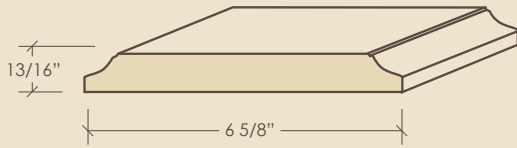

4200 Double Light Valance