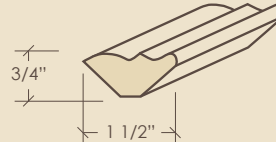

3155 Inside Corner