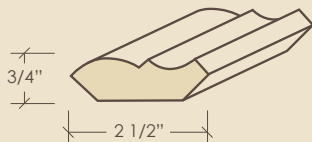

146 2.5" Crown