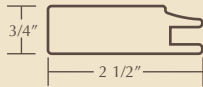

CS00

Shown in Tuxedo
Contemporary Shaker Style

DRAWER FRONT MINIMUM

7/8" Flat Panel
4 7/8" H

1/2" Flat Panel
N/A

DOOR MINIMUM

1" Flat Panel
6" W

1/2" Flat Panel
5 1/2" W