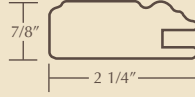

DOOR MINIMUM

1" Raised Panel
8 3/4" W

1/2" Raised Panel
8 1/4" W

TR00

Shown in Chocolate Pear
Classic Flat Panel Style

DRAWER FRONT MINIMUM

1" Flat Panel
5 1/2" H

1/2" Flat Panel
5" H