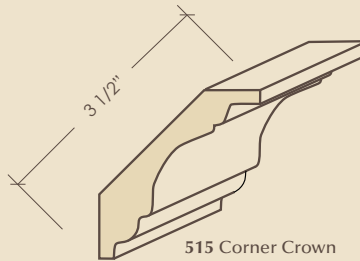

PRESTIGE VINYL WRAP MOULDINGS

146 2.5" Crown

114 Outside Corner

3155 Inside Corner

6254 Scribe

4200 Double Light Valance

515 Corner Crown

6260 Double Scribe

PP04 Crown

KIT01 Shaker Crown

2100 Light Rail

115 45° Outside Corner

116 Outside Corner

3154 Double Shoe

398 Cove

5174 Quarter Round