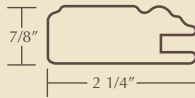

DOOR MINIMUM

1" Raised Panel
8 3/4" W

1/2" Raised Panel
8 1/4" W

TR00

Shown in Chocolate Pear
Classic Flat Panel Style

DRAWER FRONT MINIMUM

1" Flat Panel
5 1/2" H

1/2" Flat Panel
5" H